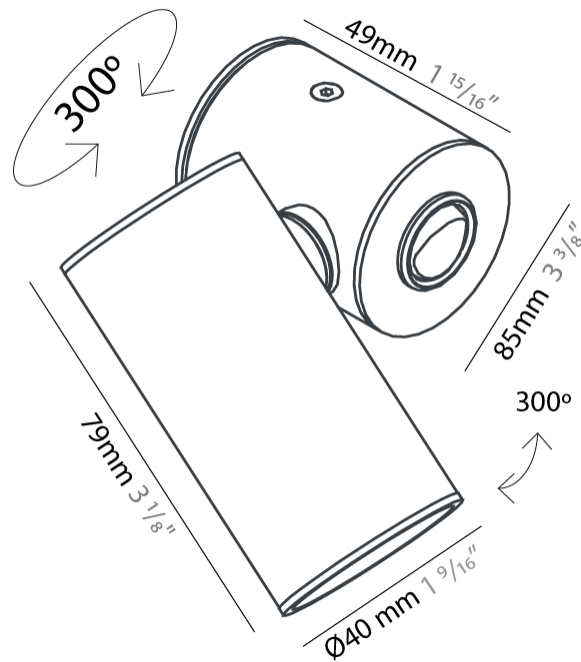

PROJECT	
TYPE	
SPECIFIER	
QUANTITY	
DATE	

HAUL - WALL SURFACE

D93244-

base number   Finish
Options

1. To build a product code in our configurator select the specify button on the base model # product page
2. To build a manual product code on this datasheet choose from the options listed below in blue font and add the suffix to the base model #

GENERAL

Series: Haul
Subseries: Haul - Wall
Brand: Milan
Division: Design
Mounting Type: Surface
Mounting Location: Wall
Subcategory: On/Off Switch

PHYSICAL

Shape: Cylinder
Diameter (mm): 40
Diameter (in): 1 5/16
Length (mm): 85
Length (in): 3 3/8
Extension (mm): 120
Extension (in): 4 3/4
Light Distribution: Adjustable / Direct
[Fixture Finish: MWL / MBQ](#)
Fixture Material: Extruded Aluminum

ELECTRICAL

Lamp Type: LED
Input Wattage (W): 5
Dimming: Electronic Low Voltage Dimming
Input Voltage (V): 120Vac Direct Line

LED

Number of LEDs: 1
Color Temperature (°K): 3000
Max. Delivered Lumen (lm): 500
CRI: >90 CRI
Lamp Life (hrs): 50000

OPTICAL

Beam Angle: 35

RATINGS AND CERTIFICATIONS

Certified By: Certified for North American Standards
IP rating: IP20